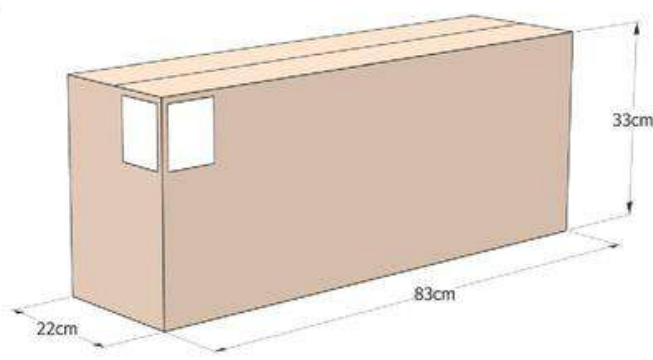

FRONT

SIZE

PACKAGING 50/1

BOX SIZE

PALLETIZING

Available colors

- | | |
|---|--|
|  WHITE (000) |  D.BLUE (301) |
|  PEACH (102) |  D.GREEN (302) |
|  YELLOW (108) |  ORANGE (313) |
|  CREAM (111) |  RED (303) |
|  LIME (113) |  BURGUNDY (309) |
|  GREY (114) |  BROWN (970) |
| |  BLACK (314) |