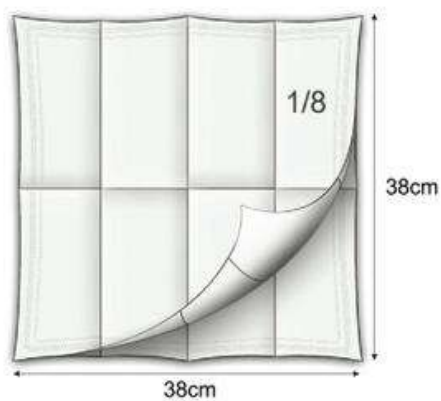

PACKAGING 80/1

BOX SIZE

PALLETIZING

2 ply
100% cellulose

SIZE

Available colors

- | | | | |
|--|----------------|---|----------------|
|  | WHITE (000) |  | GREY (114) |
|  | PINK (101) |  | D.BLUE (301) |
|  | PEACH (102) |  | D.GREEN (302) |
|  | LILAC (103) |  | RED (303) |
|  | LT. BLUE (104) |  | BROWN (970) |
|  | YELLOW (108) |  | BURGUNDY (309) |
|  | CREAM (111) |  | ORANGE (313) |
|  | LIME (113) |  | BLACK (314) |

PACKAGING 50/1

BOX SIZE

PALLETIZING

SIZE

Available colors

VZ 8001

VZ 8002

VZ 8003