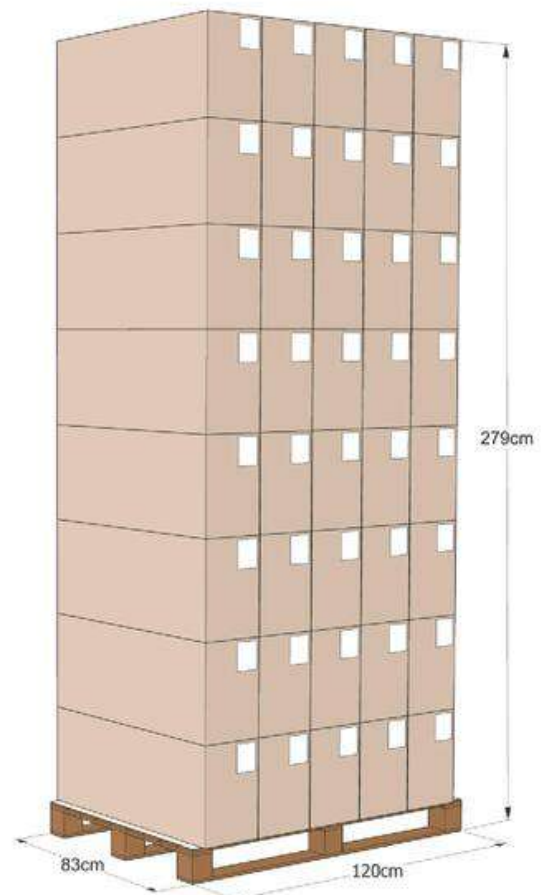

PALLETIZING