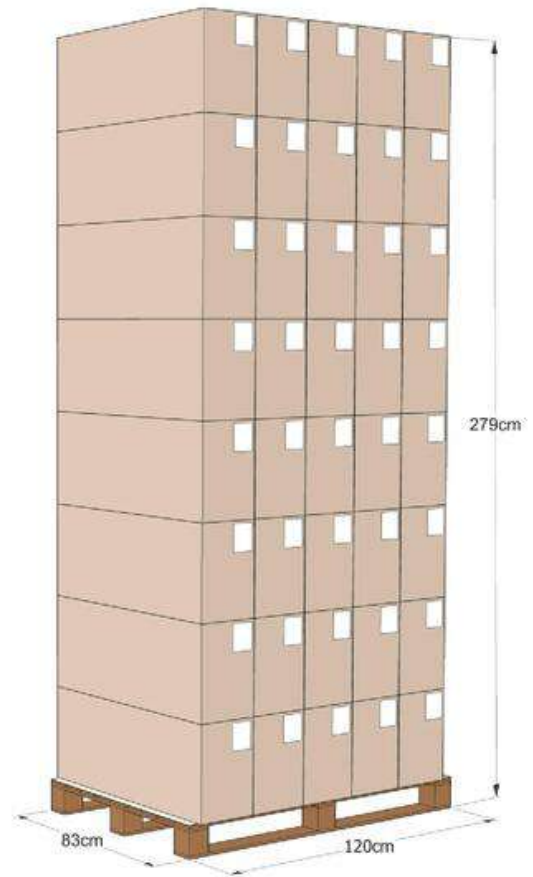

PALLETIZING