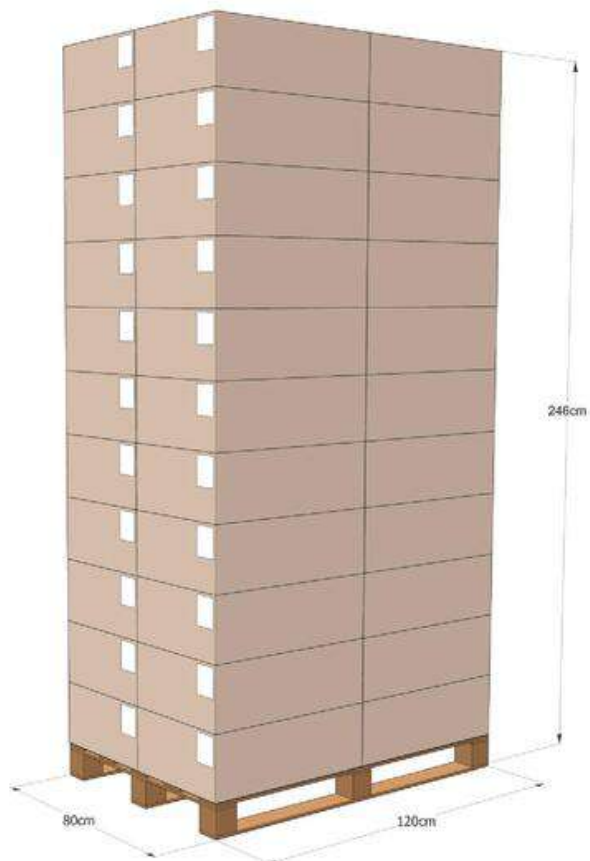

PACKAGING 80/1

BOX SIZE

PALLETIZING

2 ply
100% cellulose

SIZE

Available colors

- | | | | |
|--|----------------|---|----------------|
|  | WHITE (000) |  | GREY (114) |
|  | PINK (101) |  | D.BLUE (301) |
|  | PEACH (102) |  | D.GREEN (302) |
|  | LILAC (103) |  | RED (303) |
|  | LT. BLUE (104) |  | BROWN (970) |
|  | YELLOW (108) |  | BURGUNDY (309) |
|  | CREAM (111) |  | ORANGE (313) |
|  | LIME (113) |  | BLACK (314) |