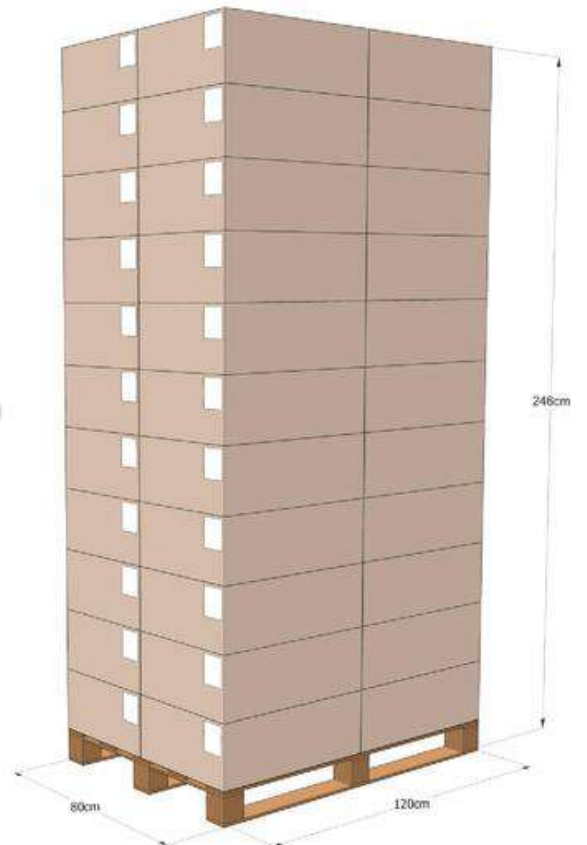

PALLETIZING

SIZE