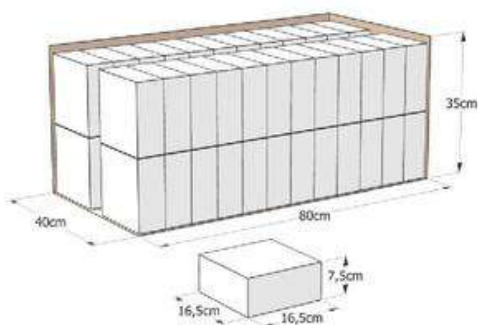

PACKAGING 80/1

BOX SIZE

PALLETIZING

2 ply
100% cellulose

SIZE

PACKAGING 32 Pack 100/1

BOX SIZE

PALLETIZING

PACKAGING 48 Pack 100/1

BOX SIZE

SIZE

PALLETIZING

Make your business stand out with personalised napkins,
that show off your brand's logo.

Available for:

Airlaid napkins

1/4