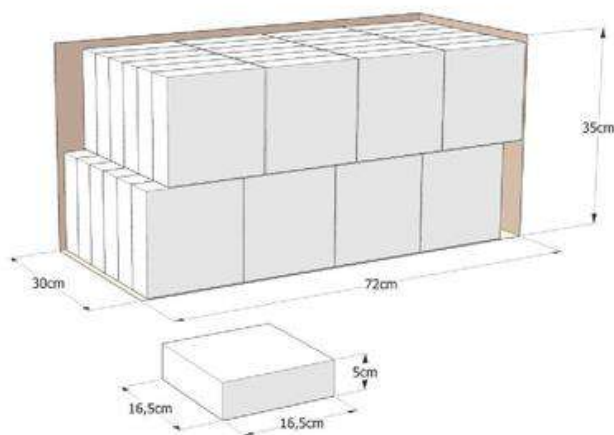

PACKAGING 80/1

BOX SIZE

PALLETIZING

2 ply
100% cellulose

SIZE

Available colors

- | | | | |
|--|----------------|---|----------------|
|  | WHITE (000) |  | GREY (114) |
|  | PINK (101) |  | D.BLUE (301) |
|  | PEACH (102) |  | D.GREEN (302) |
|  | LILAC (103) |  | RED (303) |
|  | LT. BLUE (104) |  | BROWN (970) |
|  | YELLOW (108) |  | BURGUNDY (309) |
|  | CREAM (111) |  | ORANGE (313) |
|  | LIME (113) |  | BLACK (314) |

PACKAGING 50/1

BOX SIZE

PALLETIZING

SIZE

Available colors

VZ 8001

VZ 8002

VZ 8003