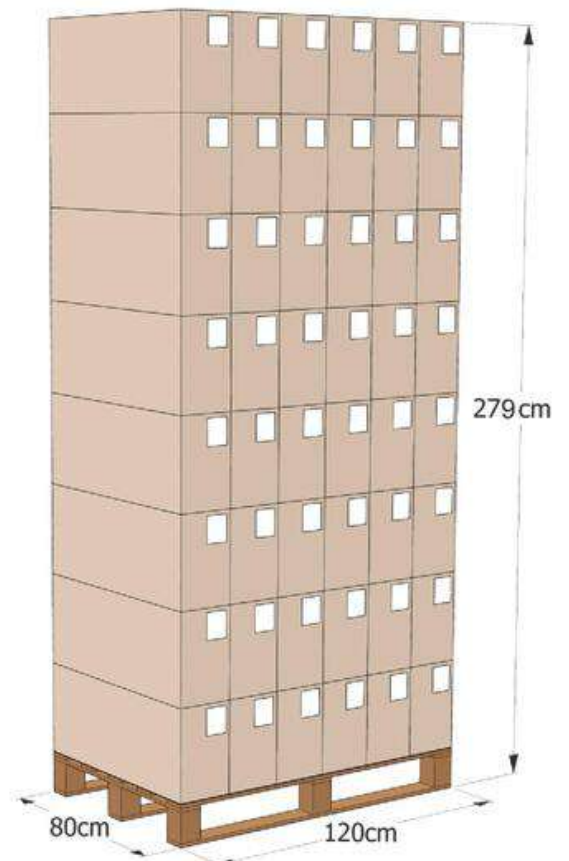

PALLETIZING