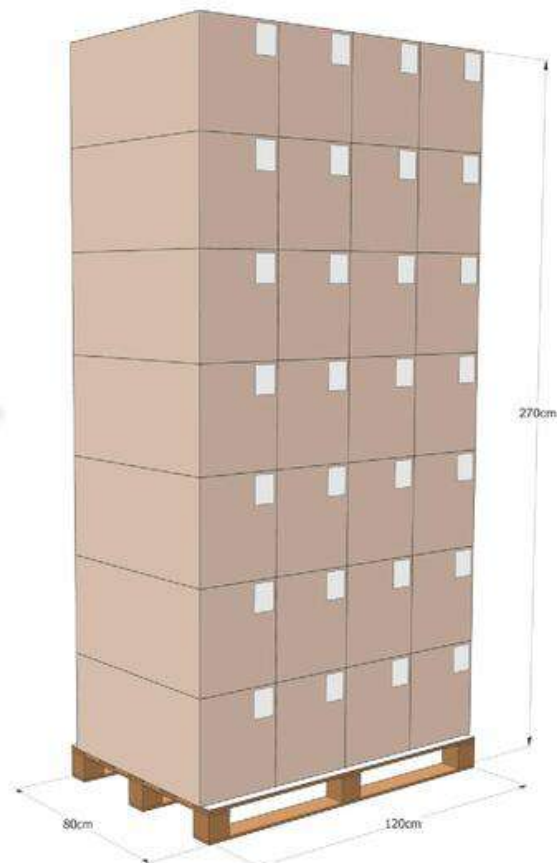

PACKAGING 80/1

BOX SIZE

PALLETIZING

2 ply
100% cellulose

SIZE

Available colors

- | | | | |
|--|----------------|---|----------------|
|  | WHITE (000) |  | GREY (114) |
|  | PINK (101) |  | D.BLUE (301) |
|  | PEACH (102) |  | D.GREEN (302) |
|  | LILAC (103) |  | RED (303) |
|  | LT. BLUE (104) |  | BROWN (970) |
|  | YELLOW (108) |  | BURGUNDY (309) |
|  | CREAM (111) |  | ORANGE (313) |
|  | LIME (113) |  | BLACK (314) |

PACKAGING 50/1

BOX SIZE

PALLETIZING

SIZE

Available colors

VZ 8001

VZ 8002

VZ 8003