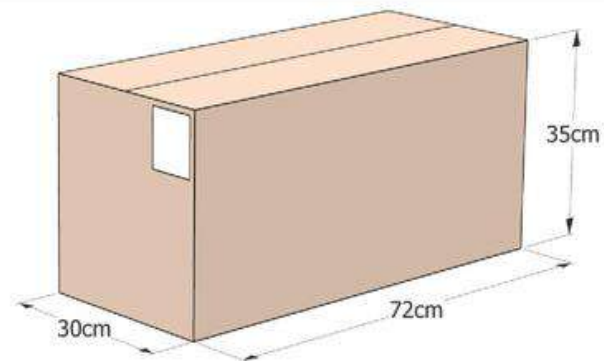

Available colors

	WHITE (000)		GREY (114)
	PINK (101)		D.BLUE (301)
	PEACH (102)		D.GREEN (302)
	LILAC (103)		RED (303)
	LT. BLUE (104)		BROWN (970)
	YELLOW (108)		BURGUNDY (309)
	CREAM (111)		ORANGE (313)
	LIME (113)		BLACK (314)

PACKAGING 50/1

BOX SIZE

PALLETIZING

SIZE