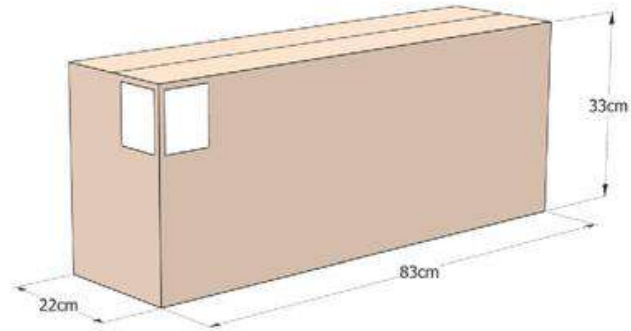

Available colors

WHITE (001)	RED (048)
CREAM (278)	BURGUNDY (225)
MELLOW ROSE (672)	KIWI (392)
YELLOW (251)	D.GREEN (227)
MINT BLUE (665)	D.BLUE (666)
GREY (397)	PLUM (662)
FUCHSIA (661)	BROWN (671)
ORANGE (660)	BLACK (390)

PACKAGING 50/1

BOX SIZE

PALLETIZING

SIZE

FRONT