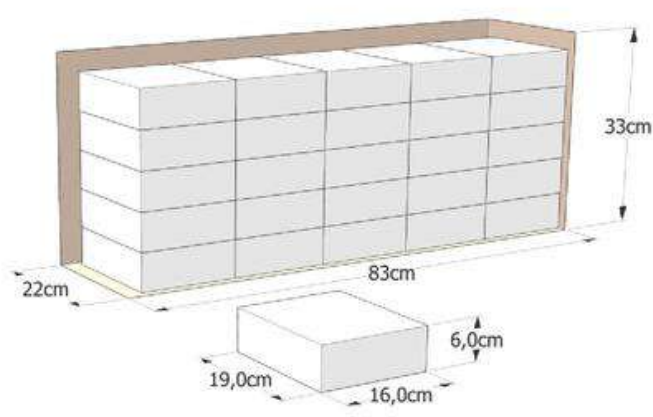

PACKAGING 50/1