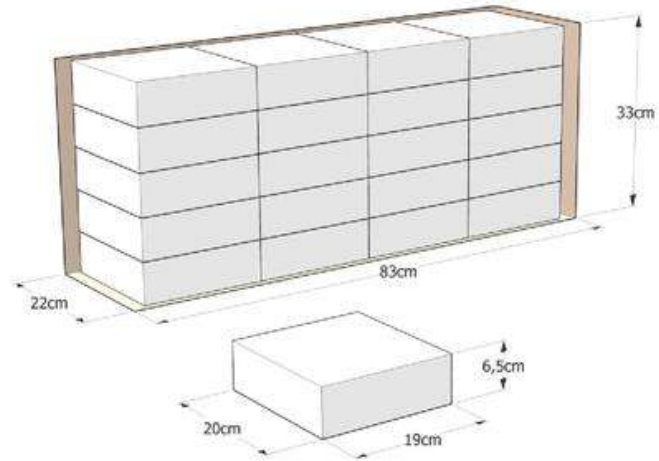

PACKAGING 50/1