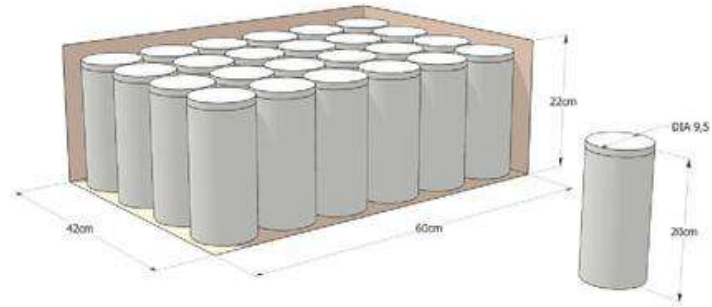

PACKAGING 500/1