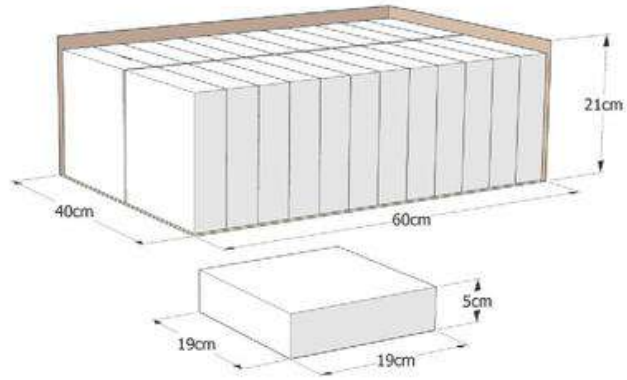

PACKAGING 50/1