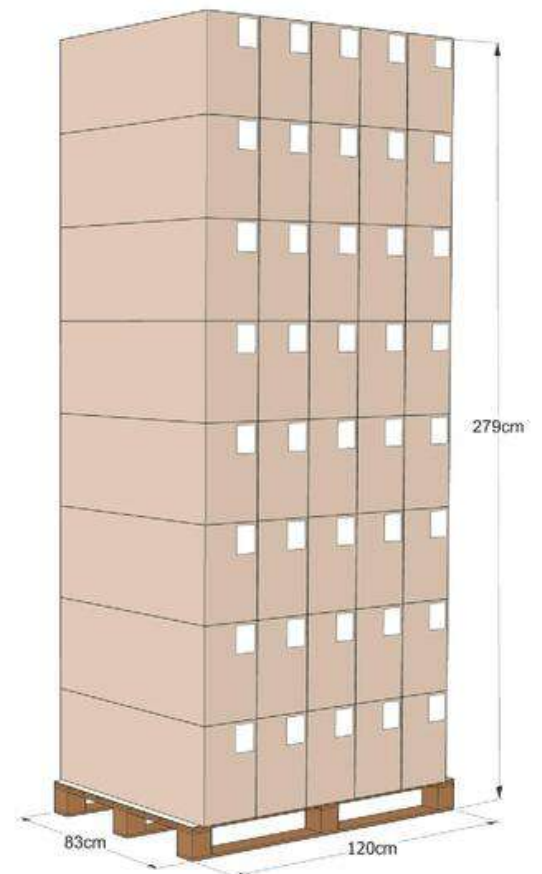

PALLETIZING