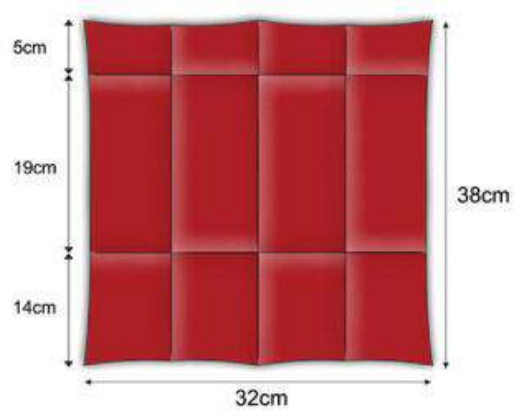

Available colors

- WHITE (000)
- D.BLUE (301)
- PEACH (102)
- D.GREEN (302)
- YELLOW (108)
- ORANGE (313)
- CREAM (111)
- RED (303)
- LIME (113)
- BURGUNDY (309)
- GREY (114)
- BROWN (970)
- BLACK (314)

FRONT

SIZE

PACKAGING 50/1

BOX SIZE

PALLETIZING