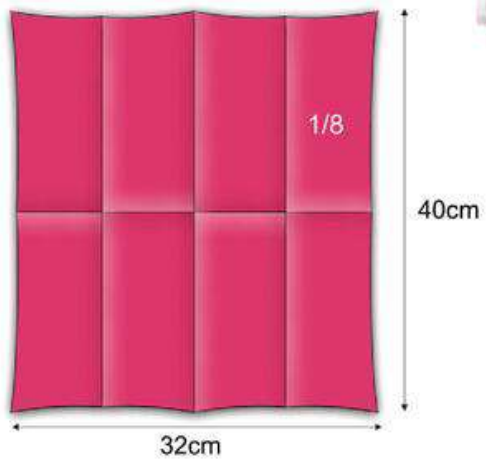

PACKAGING 50/1

BOX SIZE

PALLETIZING

FRONT

SIZE

Available colors

- | | | | |
|--|-------------------|---|----------------|
|  | WHITE (001) |  | RED (048) |
|  | CREAM (278) |  | BURGUNDY (225) |
|  | MELLOW ROSE (672) |  | KIWI (392) |
|  | YELLOW (251) |  | D.GREEN (227) |
|  | MINT BLUE (665) |  | D.BLUE (666) |
|  | GREY (397) |  | PLUM (662) |
|  | FUCHSIA (661) |  | BROWN (671) |
|  | ORANGE (660) |  | BLACK (390) |