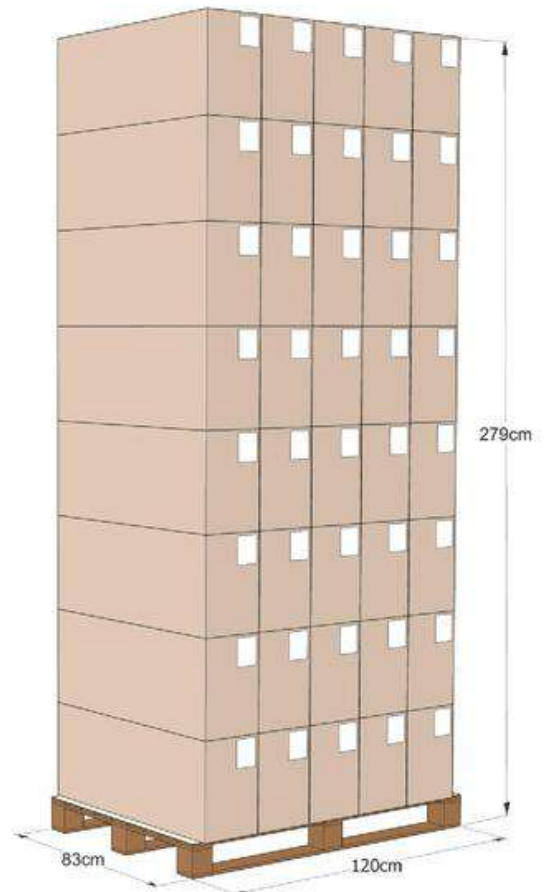

PALLETIZING