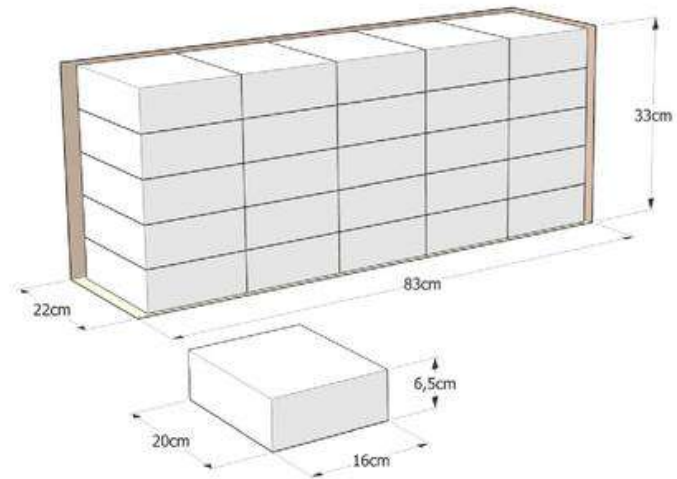

PACKAGING 50/1