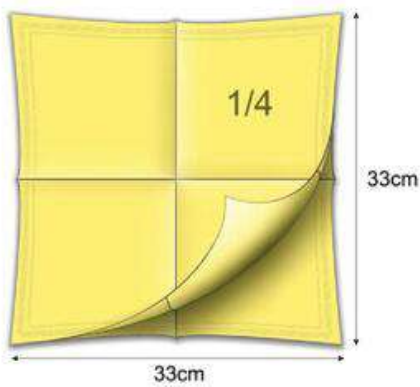

PACKAGING 50/1

BOX SIZE

PALLETIZING

SIZE

Available colors

VZ 8001

VZ 8002

VZ 8003

VZ 8004

VZ 8005

PACKAGING 50/1

BOX SIZE

PALLETIZING

SIZE

Available colors

- | | |
|---|---|
|  WHITE (000) |  GREY (114) |
|  PINK (101) |  D.BLUE (301) |
|  PEACH (102) |  D.GREEN (302) |
|  LILAC (103) |  RED (303) |
|  LT. BLUE (104) |  BROWN (970) |
|  YELLOW (108) |  BURGUNDY (309) |
|  CREAM (111) |  ORANGE (313) |
|  LIME (113) |  BLACK (314) |