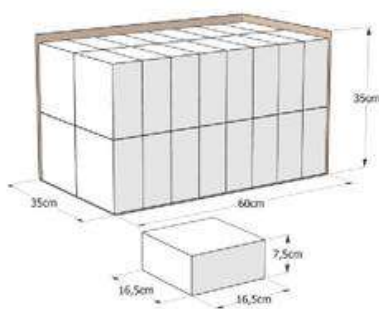

PACKAGING 80/1

BOX SIZE

PALLETIZING

2 ply
100% cellulose

SIZE

PACKAGING 32 Pack 100/1

BOX SIZE

PALLETIZING

PACKAGING 48 Pack 100/1

BOX SIZE

SIZE

PALLETIZING

Make your business stand out with personalised napkins,
that show off your brand's logo.

Available for:

Airlaid napkins

1/4