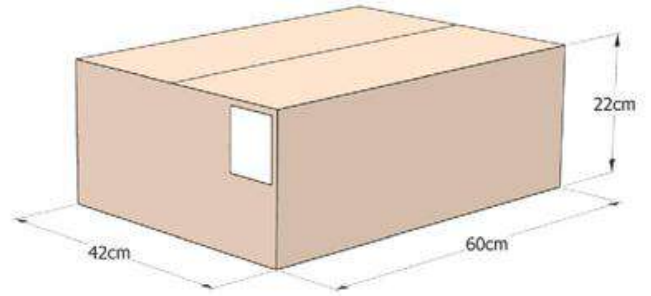

Available colors

- WHITE (001)
- RED (048)
- CREAM (278)
- BURGUNDY (225)
- MELLOW ROSE (672)
- KIWI (392)
- YELLOW (251)
- D.GREEN (227)
- MINT BLUE (665)
- D.BLUE (666)
- GREY (397)
- PLUM (662)
- FUCHSIA (661)
- BROWN (671)
- ORANGE (660)
- BLACK (390)

PACKAGING 500/1

BOX SIZE

PALLETIZING

Peplum edge

SIZE

FRONT