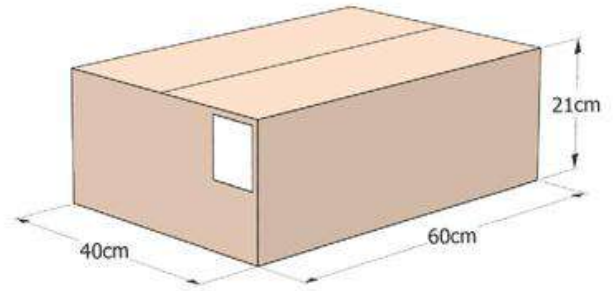

Available colors

- WHITE (000)
- D.BLUE (301)
- PEACH (102)
- D.GREEN (302)
- YELLOW (108)
- ORANGE (313)
- CREAM (111)
- RED (303)
- LIME (113)
- BURGUNDY (309)
- GREY (114)
- BROWN (970)
- BLACK (314)

PACKAGING 50/1

BOX SIZE

PALLETIZING

SIZE