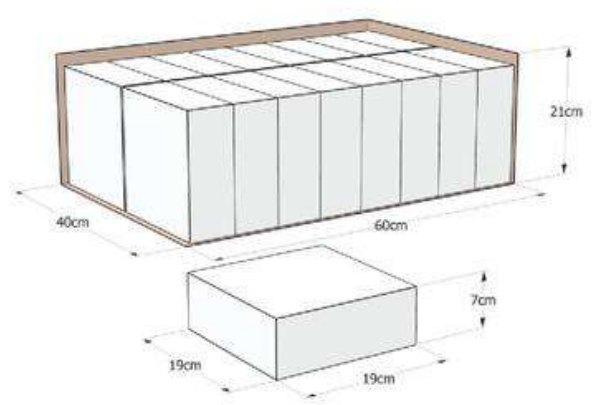

PACKAGING 50/1