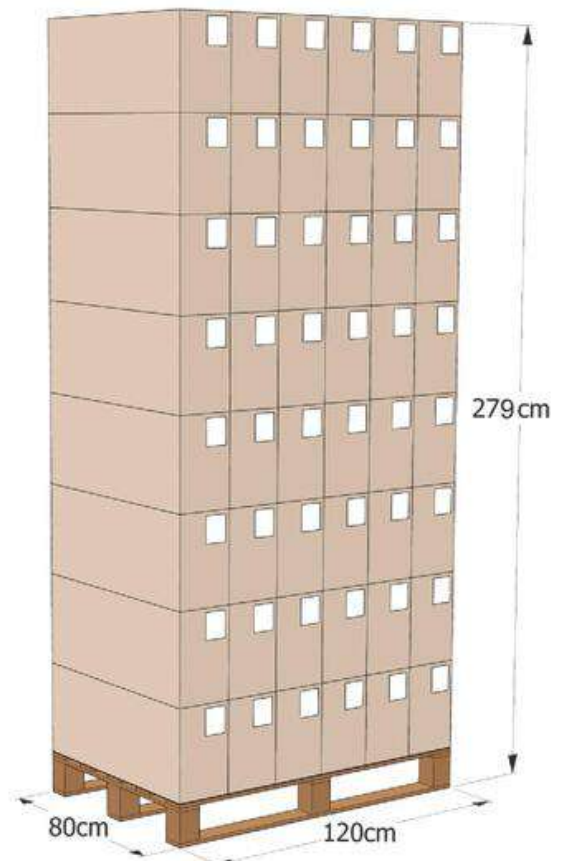

FRONT

SIZE

PACKAGING 50/1

BOX SIZE

PALLETIZING

Available colors

-  WHITE (000)
-  D.BLUE (301)
-  PEACH (102)
-  D.GREEN (302)
-  YELLOW (108)
-  ORANGE (313)
-  CREAM (111)
-  RED (303)
-  LIME (113)
-  BURGUNDY (309)
-  GREY (114)
-  BROWN (970)
-  BLACK (314)