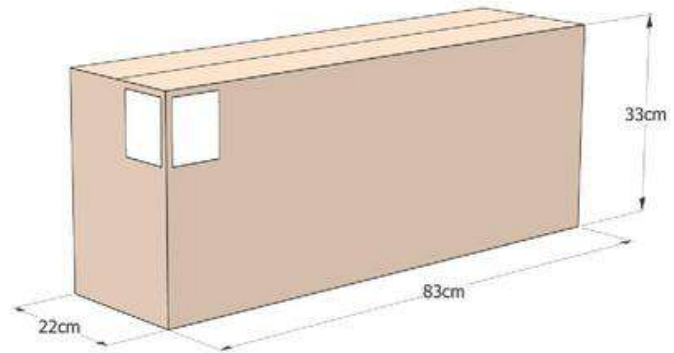

Available colors

	WHITE (001)		RED (048)
	CREAM (278)		BURGUNDY (225)
	MELLOW ROSE (672)		KIWI (392)
	YELLOW (251)		D.GREEN (227)
	MINT BLUE (665)		D.BLUE (666)
	GREY (397)		PLUM (662)
	FUCHSIA (661)		BROWN (671)
	ORANGE (660)		BLACK (390)

PACKAGING 50/1

BOX SIZE

PALLETIZING

FRONT

SIZE