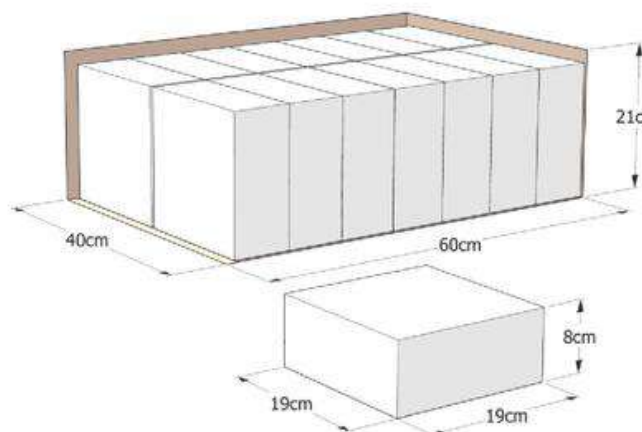

PACKAGING 80/1

BOX SIZE

PALLETIZING

2 ply
100% cellulose

SIZE

Available colors

- | | | | |
|--|----------------|---|----------------|
|  | WHITE (000) |  | GREY (114) |
|  | PINK (101) |  | D.BLUE (301) |
|  | PEACH (102) |  | D.GREEN (302) |
|  | LILAC (103) |  | RED (303) |
|  | LT. BLUE (104) |  | BROWN (970) |
|  | YELLOW (108) |  | BURGUNDY (309) |
|  | CREAM (111) |  | ORANGE (313) |
|  | LIME (113) |  | BLACK (314) |