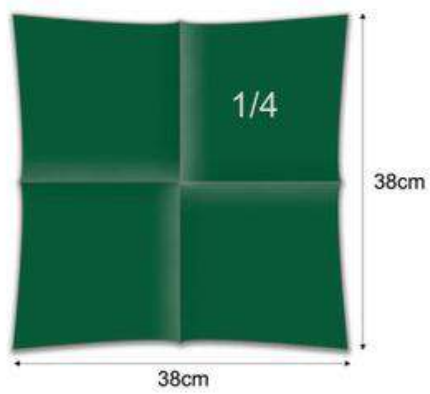

Available colors

- WHITE (000)
- D.GREEN (302)
- PEACH (102)
- ORANGE (313)
- YELLOW (108)
- RED (303)
- CREAM (111)
- BURGUNDY (309)
- LIME (113)
- BROWN (970)
- GREY (114)
- BLACK (314)
- D.BLUE (301)
- HZW VZ (0720)

100% biodegradable cellulose compound

SIZE

PACKAGING 50/1

BOX SIZE

PALLETIZING