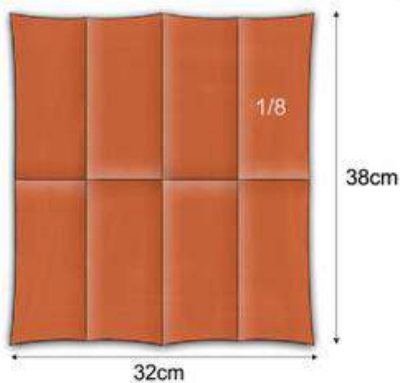

PACKAGING 50/1

BOX SIZE

PALLETIZING

Folds like a book

FRONT

SIZE

Available colors

-  WHITE (000)
-  D.BLUE (301)
-  PEACH (102)
-  D.GREEN (302)
-  YELLOW (108)
-  ORANGE (313)
-  CREAM (111)
-  RED (303)
-  LIME (113)
-  BURGUNDY (309)
-  GREY (114)
-  BROWN (970)
-  BLACK (314)