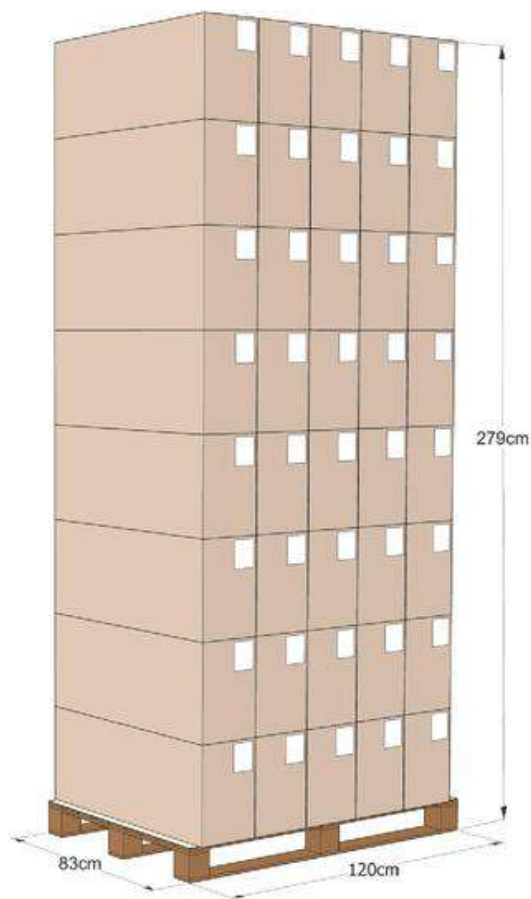

PACKAGING 50/1

BOX SIZE

PALLETIZING

SIZE

FRONT

Available colors

- | | |
|--|--|
|  WHITE (001) |  RED (048) |
|  CREAM (278) |  BURGUNDY (225) |
|  MELLOW ROSE (672) |  KIWI (392) |
|  YELLOW (251) |  D.GREEN (227) |
|  MINT BLUE (665) |  D.BLUE (666) |
|  GREY (397) |  PLUM (662) |
|  FUCHSIA (661) |  BROWN (671) |
|  ORANGE (660) |  BLACK (390) |