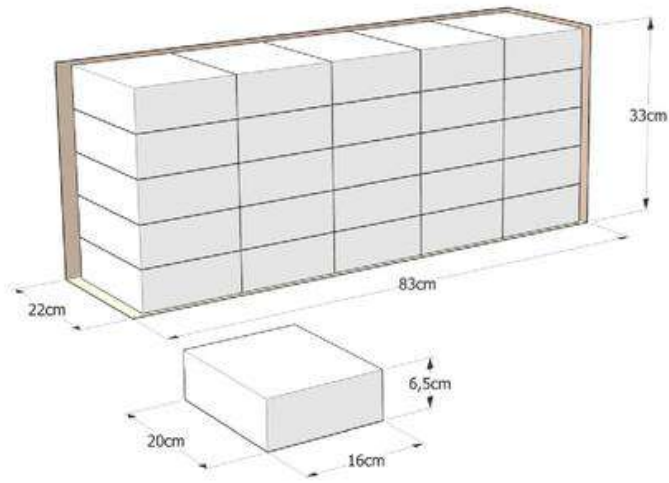

PACKAGING 50/1