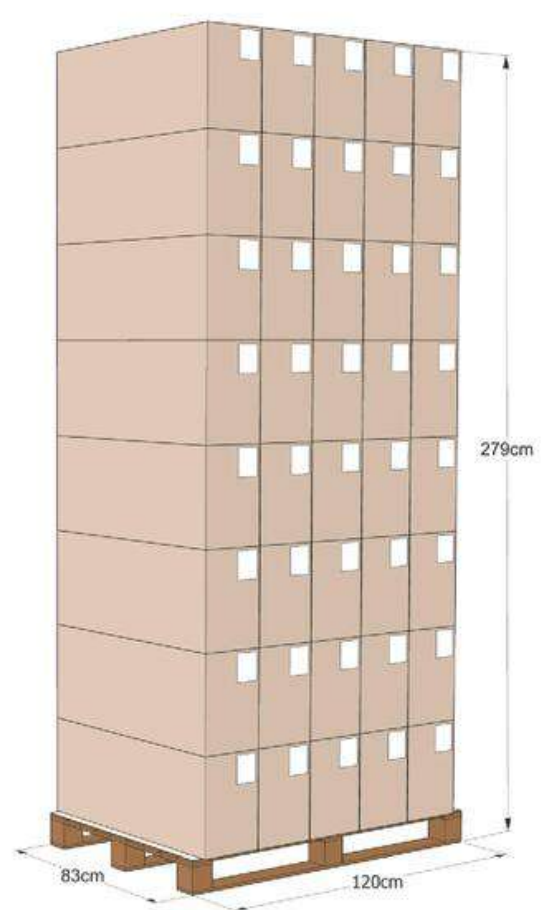

FRONT

SIZE

PACKAGING 50/1

BOX SIZE

PALLETIZING

Available colors

- | | |
|---|--|
|  WHITE (000) |  D.BLUE (301) |
|  PEACH (102) |  D.GREEN (302) |
|  YELLOW (108) |  ORANGE (313) |
|  CREAM (111) |  RED (303) |
|  LIME (113) |  BURGUNDY (309) |
|  GREY (114) |  BROWN (970) |
| |  BLACK (314) |