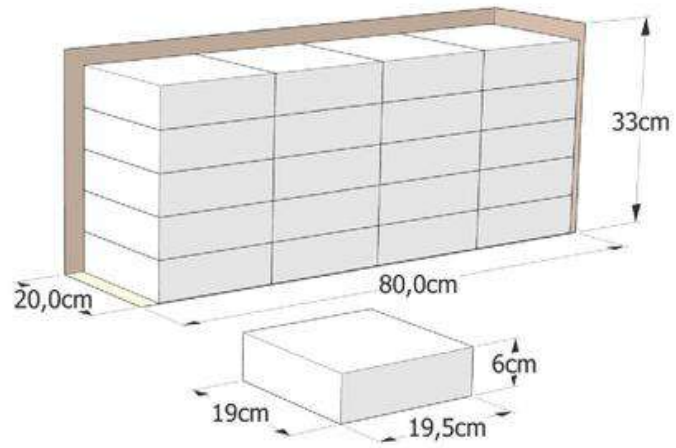

PACKAGING 50/1