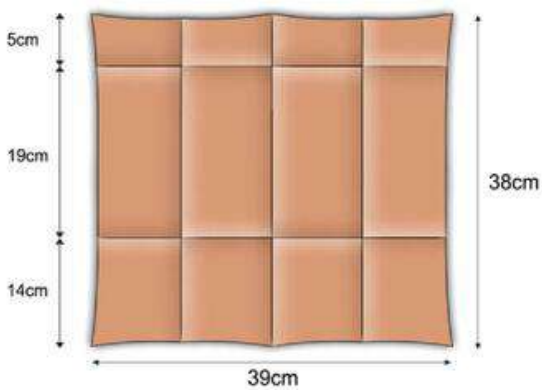

PACKAGING 50/1

BOX SIZE

PALLETIZING

Cutlery compartment

FRONT

SIZE

Available colors

-  WHITE (000)
-  D.BLUE (301)
-  PEACH (102)
-  D.GREEN (302)
-  YELLOW (108)
-  ORANGE (313)
-  CREAM (111)
-  RED (303)
-  LIME (113)
-  BURGUNDY (309)
-  GREY (114)
-  BROWN (970)
-  BLACK (314)