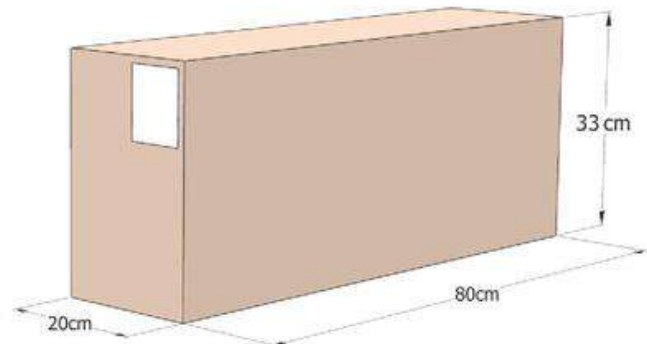

Available colors

- WHITE (000)
- D.BLUE (301)
- PEACH (102)
- D.GREEN (302)
- YELLOW (108)
- ORANGE (313)
- CREAM (111)
- RED (303)
- LIME (113)
- BURGUNDY (309)
- GREY (114)
- BROWN (970)
- BLACK (314)

PACKAGING 50/1

BOX SIZE

PALLETIZING

Cutlery compartment

FRONT

SIZE