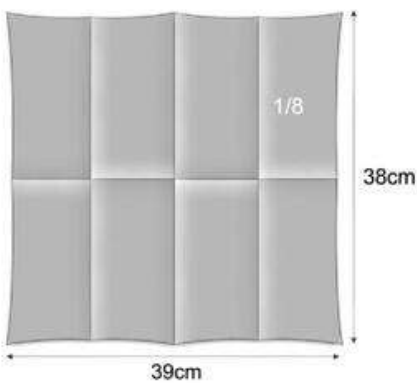

Available colors

WHITE (000)	D.BLUE (301)
PEACH (102)	D.GREEN (302)
YELLOW (108)	ORANGE (313)
CREAM (111)	RED (303)
LIME (113)	BURGUNDY (309)
GREY (114)	BROWN (970)
	BLACK (314)

SIZE

PACKAGING 50/1

BOX SIZE

PALLETIZING