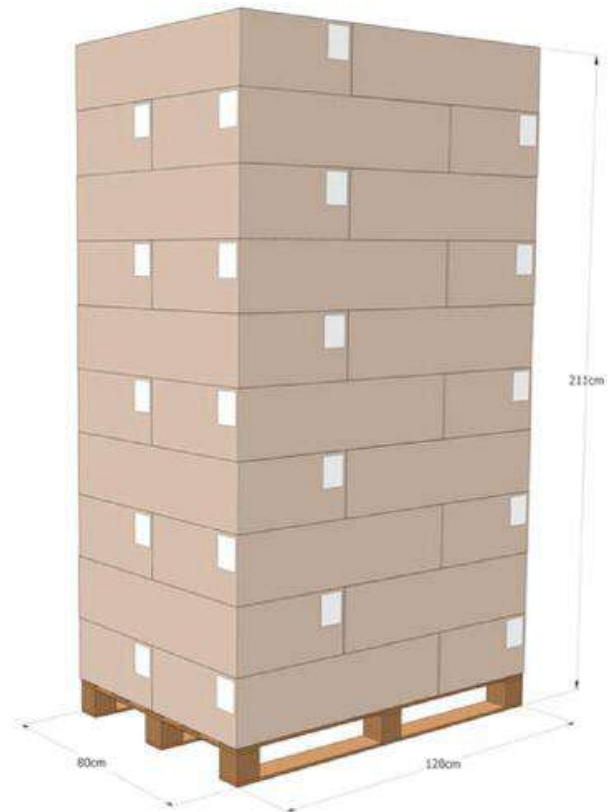

PACKAGING

BOX SIZE

PALLETIZING

SIZE

Available colors

-  WHITE (001)
-  BURGUNDY (225)
-  CREAM (278)
-  KIWI (392)
-  YELLOW (251)
-  D.GREEN (227)
-  GREY (397)
-  D.BLUE (666)
-  ORANGE (660)
-  PLUM (662)
-  RED (048)
-  BROWN (671)
-  BLACK (390)

PACKAGING

BOX SIZE

PALLETIZING

SIZE

FRONT

Airlaid table cloth

Airlaid table cloth 

Available colors