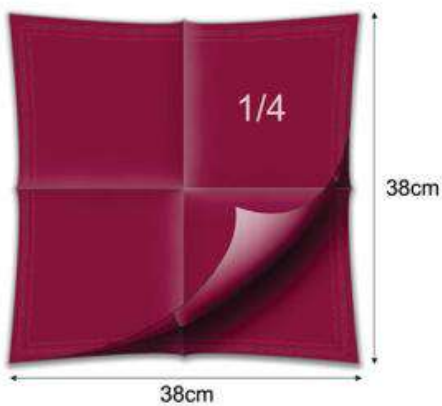

PACKAGING 50/1

BOX SIZE

PALLETIZING

SIZE

Available colors

- | | | | |
|--|--------------|---|----------------|
|  | WHITE (000) |  | D.BLUE (301) |
|  | PEACH (102) |  | D.GREEN (302) |
|  | YELLOW (108) |  | ORANGE (313) |
|  | CREAM (111) |  | RED (303) |
|  | LIME (113) |  | BURGUNDY (309) |
|  | GREY (114) |  | BROWN (970) |
| | |  | BLACK (314) |

PACKAGING 80/1

BOX SIZE

PALLETIZING

2 ply
100% cellulose

SIZE

Available colors

- | | | | |
|--|----------------|---|----------------|
|  | WHITE (000) |  | GREY (114) |
|  | PINK (101) |  | D.BLUE (301) |
|  | PEACH (102) |  | D.GREEN (302) |
|  | LILAC (103) |  | RED (303) |
|  | LT. BLUE (104) |  | BROWN (970) |
|  | YELLOW (108) |  | BURGUNDY (309) |
|  | CREAM (111) |  | ORANGE (313) |
|  | LIME (113) |  | BLACK (314) |