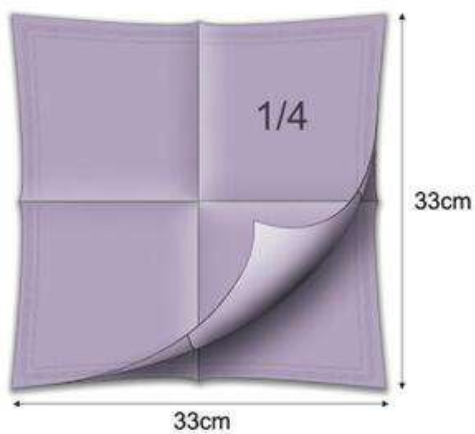

PACKAGING 80/1

BOX SIZE

PALLETIZING

2 ply
100% cellulose

SIZE

Available colors

- | | | | |
|--|----------------|---|----------------|
|  | WHITE (000) |  | GREY (114) |
|  | PINK (101) |  | D.BLUE (301) |
|  | PEACH (102) |  | D.GREEN (302) |
|  | LILAC (103) |  | RED (303) |
|  | LT. BLUE (104) |  | BROWN (970) |
|  | YELLOW (108) |  | BURGUNDY (309) |
|  | CREAM (111) |  | ORANGE (313) |
|  | LIME (113) |  | BLACK (314) |

PACKAGING 50/1

BOX SIZE

PALLETIZING

SIZE

Available colors

VZ 8001

VZ 8002

VZ 8003