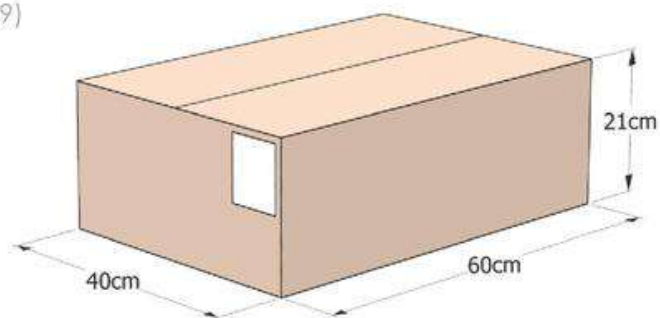

Available colors

	WHITE (000)		D.BLUE (301)
	PEACH (102)		D.GREEN (302)
	YELLOW (108)		ORANGE (313)
	CREAM (111)		RED (303)
	LIME (113)		BURGUNDY (309)
	GREY (114)		BROWN (970)
			BLACK (314)

PACKAGING 80/1

BOX SIZE

PALLETIZING

2 ply
100% cellulose

SIZE