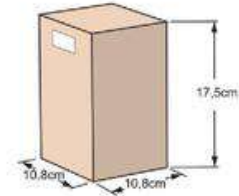

PACKAGING 50/1

BOX SIZE

PALLETIZING

VZ 0101

VZ 0102

VZ 0103

VZ 0104

SIZE

FRONT

BACK

PACKAGING 50/1

BOX SIZE

PALLETIZING

Available colors

- | | |
|---|--|
|  WHITE (000) |  KIWI (047) |
|  LT.PINK (009) |  RED (110) |
|  PEACH (020) |  BURGUNDY (120) |
|  ORANGE (023) |  PLUM (123) |
|  CREAM (035) |  TERRACOTTA (125) |
|  GREY (040) |  D.GREEN(142) |
|  LILAC (060) |  D.BLUE (152) |
|  YELLOW (131) |  BROWN (170) |
| |  BLACK (181) |

PACKAGING 100/1

BOX SIZE

PALLETIZING

Perforated easy open front

SIZE

TOP OPEN

TOP CLOSED

Available colors