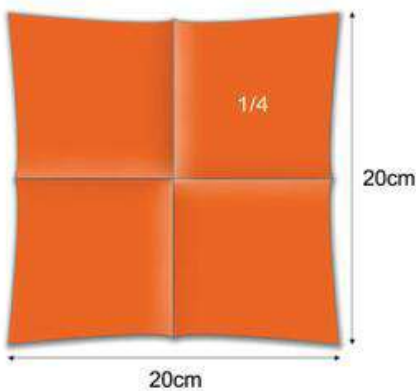

PACKAGING 100/1

BOX SIZE

PALLETIZING

Perforated easy open front

SIZE

TOP OPEN

TOP CLOSED

Available colors