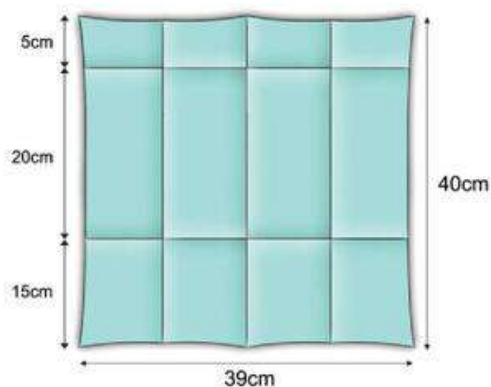

PACKAGING 50/1

BOX SIZE

PALLETIZING

SIZE

FRONT

Available colors

- | | |
|--|--|
|  WHITE (001) |  RED (048) |
|  CREAM (278) |  BURGUNDY (225) |
|  MELLOW ROSE (672) |  KIWI (392) |
|  YELLOW (251) |  D.GREEN (227) |
|  MINT BLUE (665) |  D.BLUE (666) |
|  GREY (397) |  PLUM (662) |
|  FUCHSIA (661) |  BROWN (671) |
|  ORANGE (660) |  BLACK (390) |