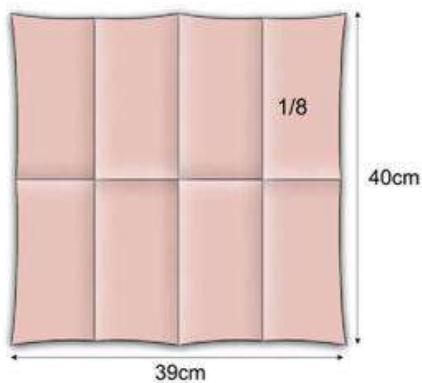

PACKAGING 50/1

BOX SIZE

PALLETIZING

SIZE

FRONT

Available colors

- | | | | |
|--|-------------------|--|----------------|
| | WHITE (001) | | RED (048) |
| | CREAM (278) | | BURGUNDY (225) |
| | MELLOW ROSE (672) | | KIWI (392) |
| | YELLOW (251) | | D.GREEN (227) |
| | MINT BLUE (665) | | D.BLUE (666) |
| | GREY (397) | | PLUM (662) |
| | FUCHSIA (661) | | BROWN (671) |
| | ORANGE (660) | | BLACK (390) |
| | | | VZ (0850) |