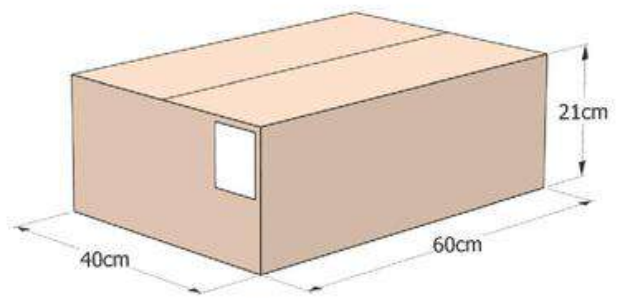

100% biodegradable cellulose compound

SIZE

PACKAGING 50/1

BOX SIZE

PALLETIZING

Available colors

-  WHITE (000)
-  D.BLUE (301)
-  PEACH (102)
-  D.GREEN (302)
-  YELLOW (108)
-  ORANGE (313)
-  CREAM (111)
-  RED (303)
-  LIME (113)
-  BURGUNDY (309)
-  GREY (114)
-  BROWN (970)
-  BLACK (314)