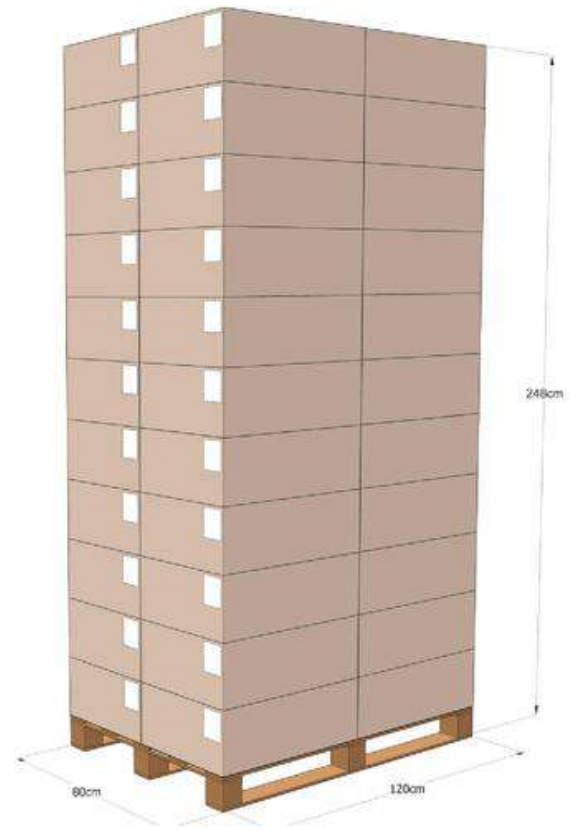

100% biodegradable cellulose compound

SIZE

PACKAGING 50/1

BOX SIZE

PALLETIZING

Available colors

-  WHITE (000)
-  D.BLUE (301)
-  PEACH (102)
-  D.GREEN (302)
-  YELLOW (108)
-  ORANGE (313)
-  CREAM (111)
-  RED (303)
-  LIME (113)
-  BURGUNDY (309)
-  GREY (114)
-  BROWN (970)
-  BLACK (314)