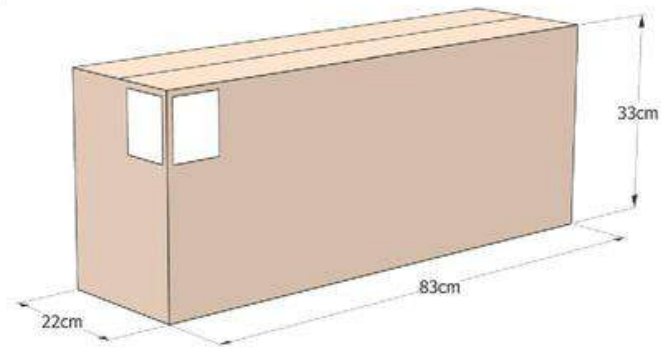

Available colors

- WHITE (000)
- D.BLUE (301)
- PEACH (102)
- D.GREEN (302)
- YELLOW (108)
- ORANGE (313)
- CREAM (111)
- RED (303)
- LIME (113)
- BURGUNDY (309)
- GREY (114)
- BROWN (970)
- BLACK (314)

PACKAGING 50/1

BOX SIZE

PALLETIZING

Folds like a book

FRONT

SIZE