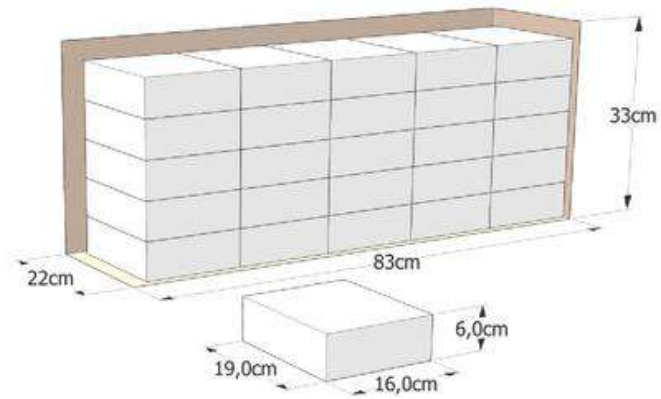

PACKAGING 50/1