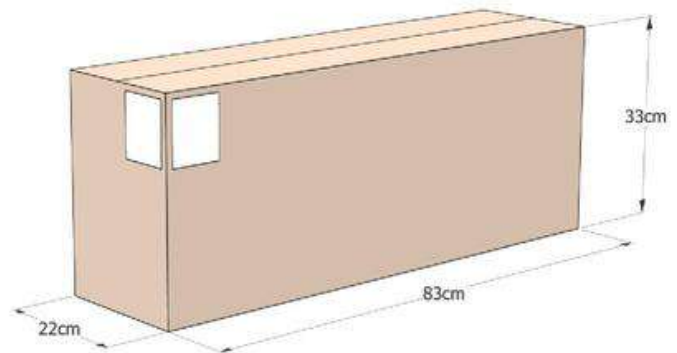

Available colors

	WHITE (001)		RED (048)
	CREAM (278)		BURGUNDY (225)
	MELLOW ROSE (672)		KIWI (392)
	YELLOW (251)		D.GREEN (227)
	MINT BLUE (665)		D.BLUE (666)
	GREY (397)		PLUM (662)
	FUCHSIA (661)		BROWN (671)
	ORANGE (660)		BLACK (390)
			VZ (0850)

PACKAGING 50/1

BOX SIZE

PALLETIZING

Cutlery compartment

FRONT

SIZE