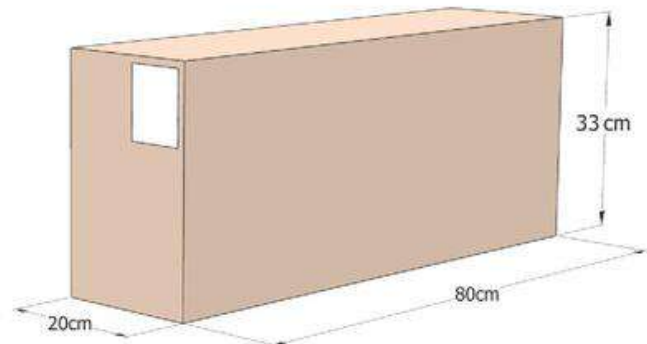

FRONT

SIZE

PACKAGING 50/1

BOX SIZE

PALLETIZING

Available colors

-  WHITE (000)
-  D.BLUE (301)
-  PEACH (102)
-  D.GREEN (302)
-  YELLOW (108)
-  ORANGE (313)
-  CREAM (111)
-  RED (303)
-  LIME (113)
-  BURGUNDY (309)
-  GREY (114)
-  BROWN (970)
-  BLACK (314)