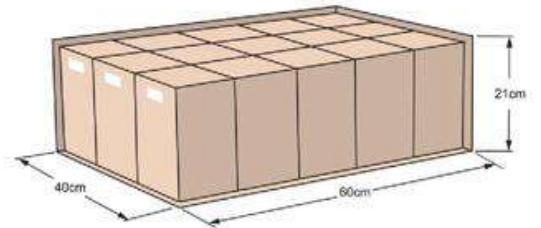

FRONT

BACK

PACKAGING 50/1

BOX SIZE

PALLETIZING

Available colors

- | | |
|---|--|
|  WHITE (000) |  KIWI (047) |
|  LT.PINK (009) |  RED (110) |
|  PEACH (020) |  BURGUNDY (120) |
|  ORANGE (023) |  PLUM (123) |
|  CREAM (035) |  TERRACOTTA (125) |
|  GREY (040) |  D.GREEN(142) |
|  LILAC (060) |  D.BLUE (152) |
|  YELLOW (131) |  BROWN (170) |
| |  BLACK (181) |

PACKAGING 100/1

BOX SIZE

PALLETIZING

Perforated easy open front

SIZE

TOP OPEN

TOP CLOSED

Available colors