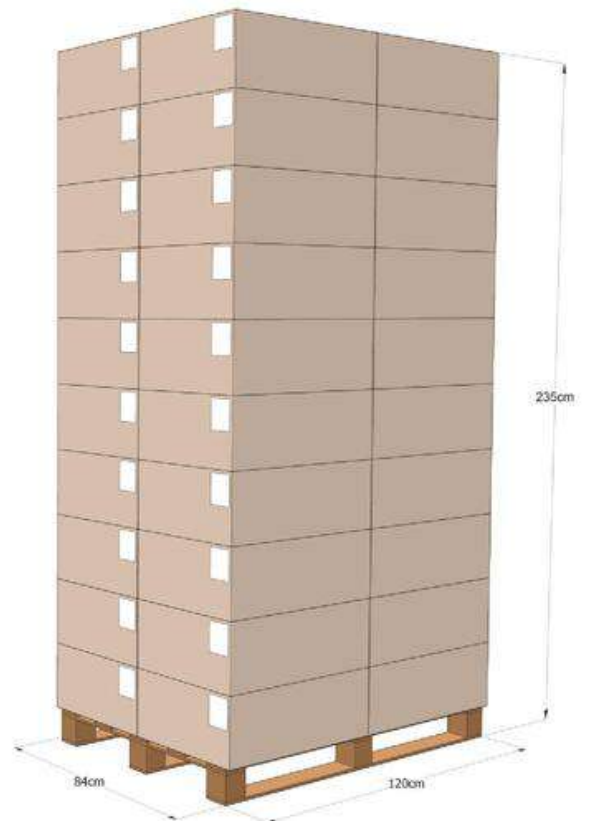

PALLETIZING